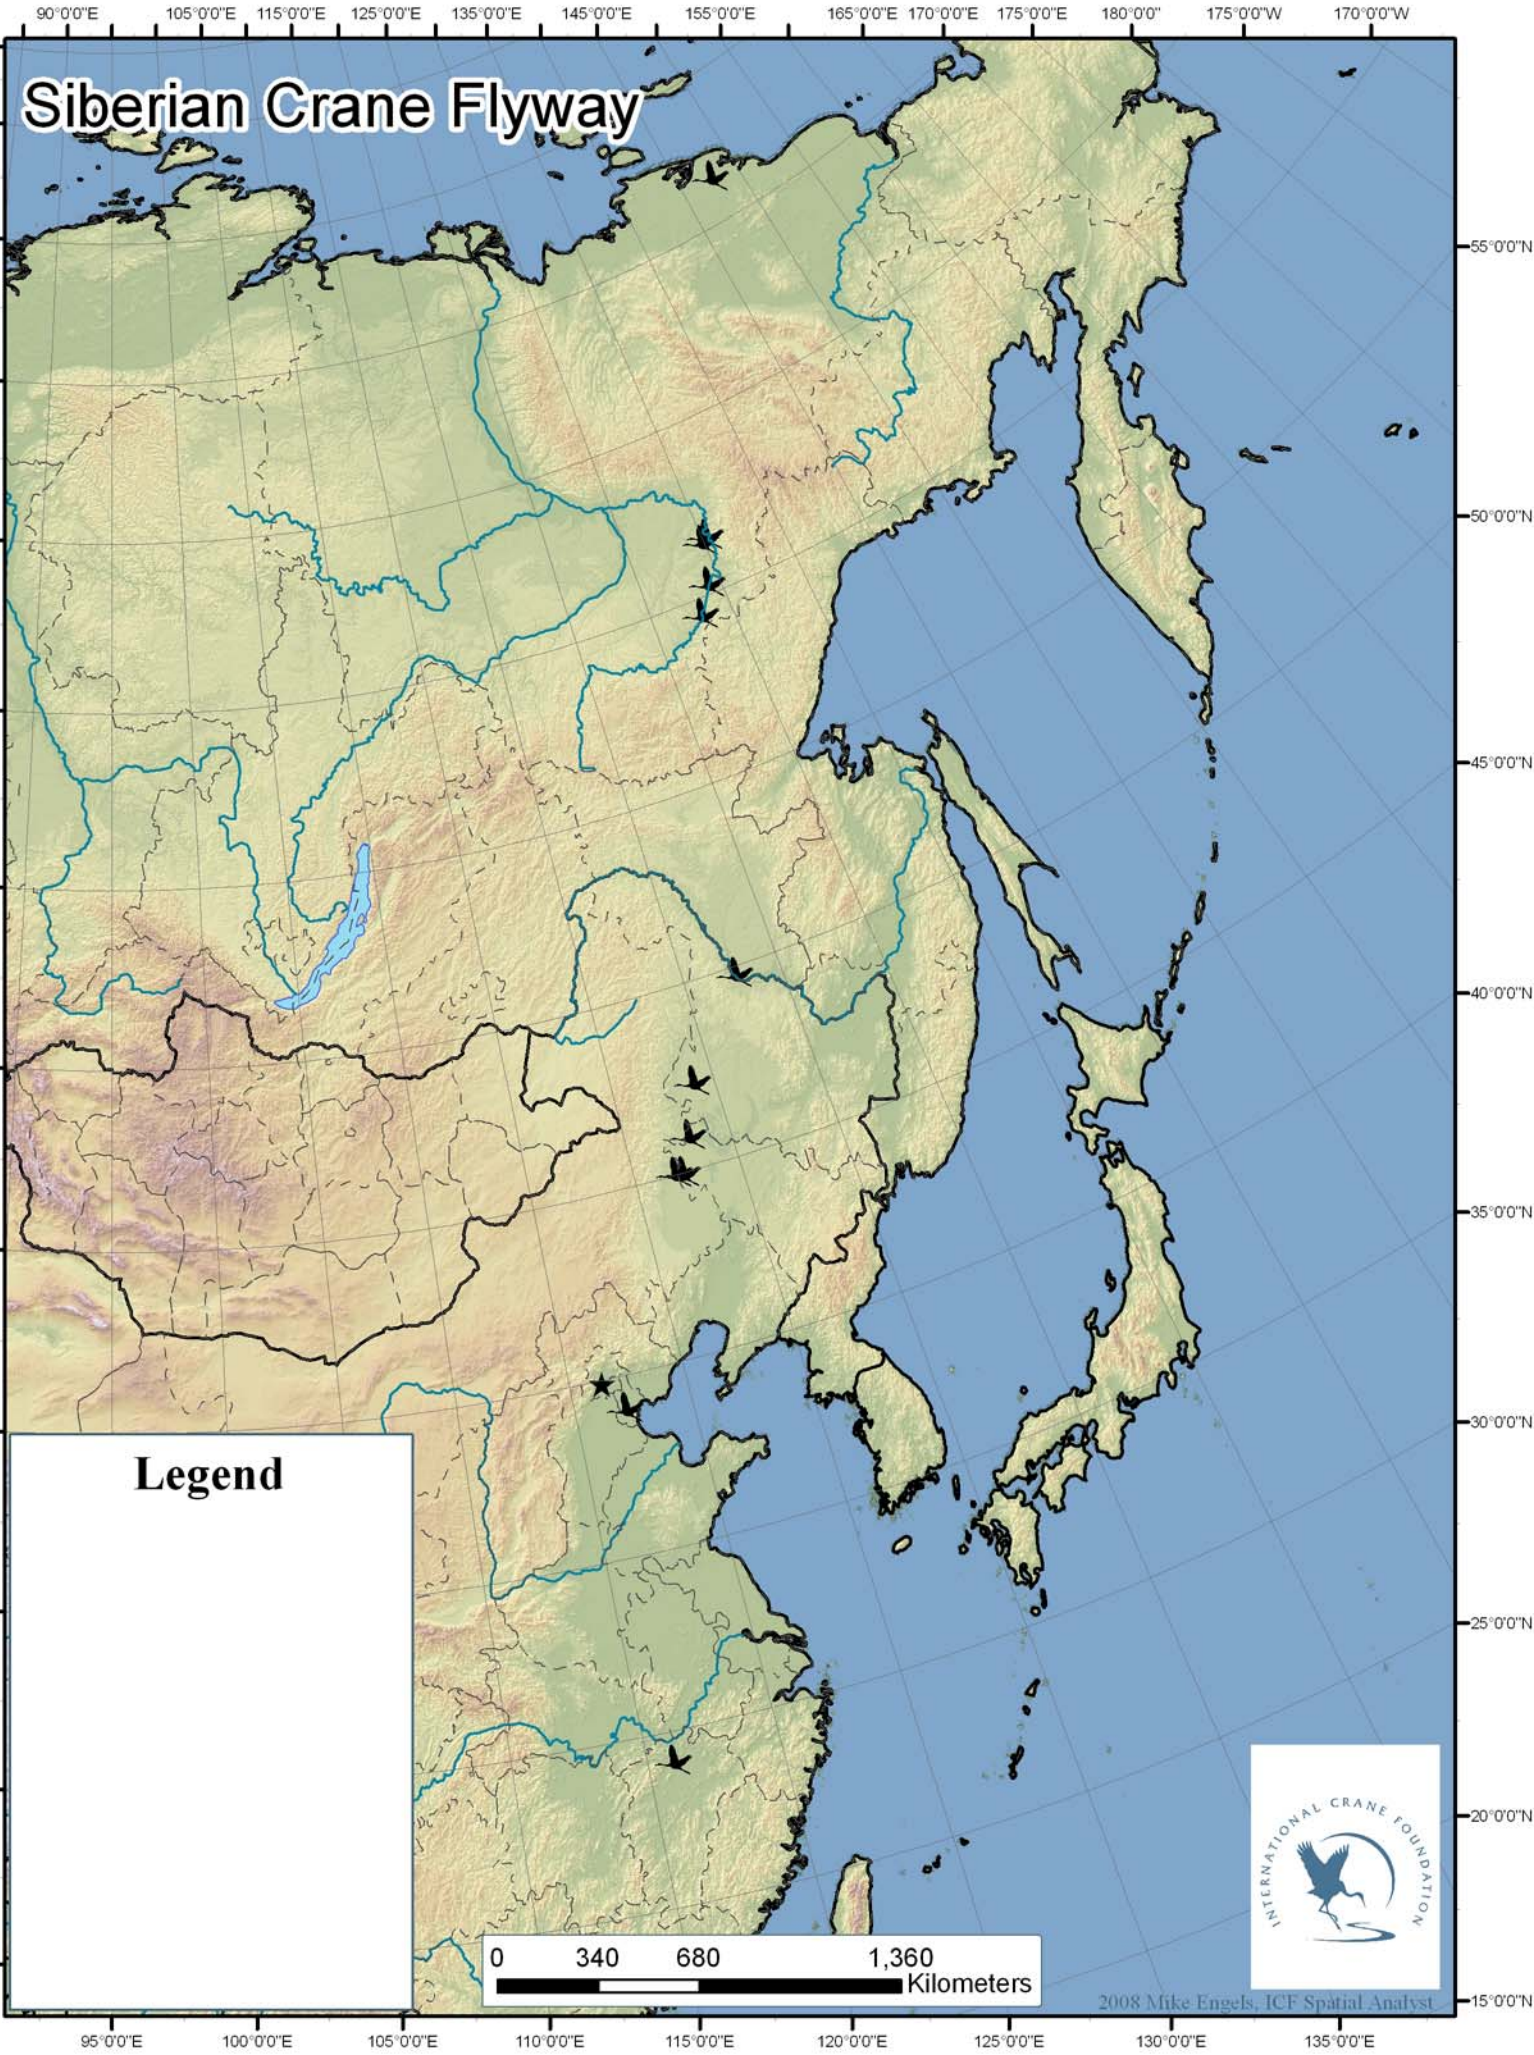

# Siberian Crane Flyway

## Legend

2008 Mike Engels, ICF Spatial Analyst